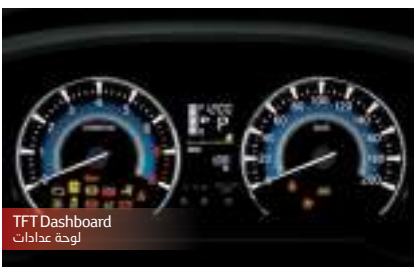

 **TOYOTA**

Rush

DIMENSIONS

ENTERTAINMENT

SAFETY

ABS

AIR BAGS
X6

BRAKE ASSIST