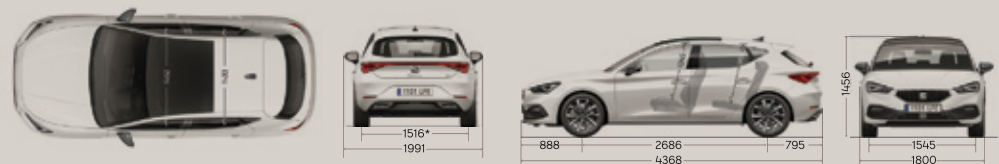

Interior Equipment

	Style Plus	FR
Multifunction leather sport steering wheel	●	●
Shifting paddles	●	●
Cloth comfort seats	●	-
Dinamica sport seats	-	●
Manual adjustable passenger seats	●	●
Manual adjustable driver seat with lumbar support	●	-
Power adjustable driver seat with lumbar support and memory function	-	●
Interior ambient light	-	●
Interior light in footwell	-	●
Split folding rear seats	●	●
Front center armrest	●	●
Rear center armrest	-	●
Interior chrome package	●	●
Interior Black roof	-	●

Exterior Equipment

17" alloy wheel with 225/45/R17 tyres	●	-
18" alloy wheel with 225/40/R18 tyres	-	●
LED daytime running lights	●	●
SEAT Full LED headlamps with dynamic headlight range adjustment	●	●
Coast to Coast rear LED lamps with dynamic blinkers	●	●
Dark tinted windows	●	●
Panoramic roof (tilting & sliding)	●	●
Exterior mirrors in Cosmo Grey	-	●
Roof spoiler	●	●

Dimensions and Weights

	Style Plus	FR
Length/ width/ height (mm)	4,368 / 1,800 / 1,456	- 4,368 / 1,800 / 1,442
Boot capacity (l)	380	
Fuel tank capacity (l)	45	
Weight with driver (kg)	1,332	

Warranty

5 years/ 100,000 km

To activate SEAT warranty please call 19178.

● Standard
- Not available