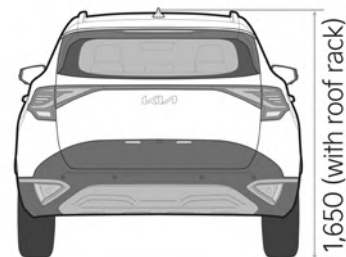

# Dimensions

1,865

905

2,680

930

4,515

1,650 (with roof rack)