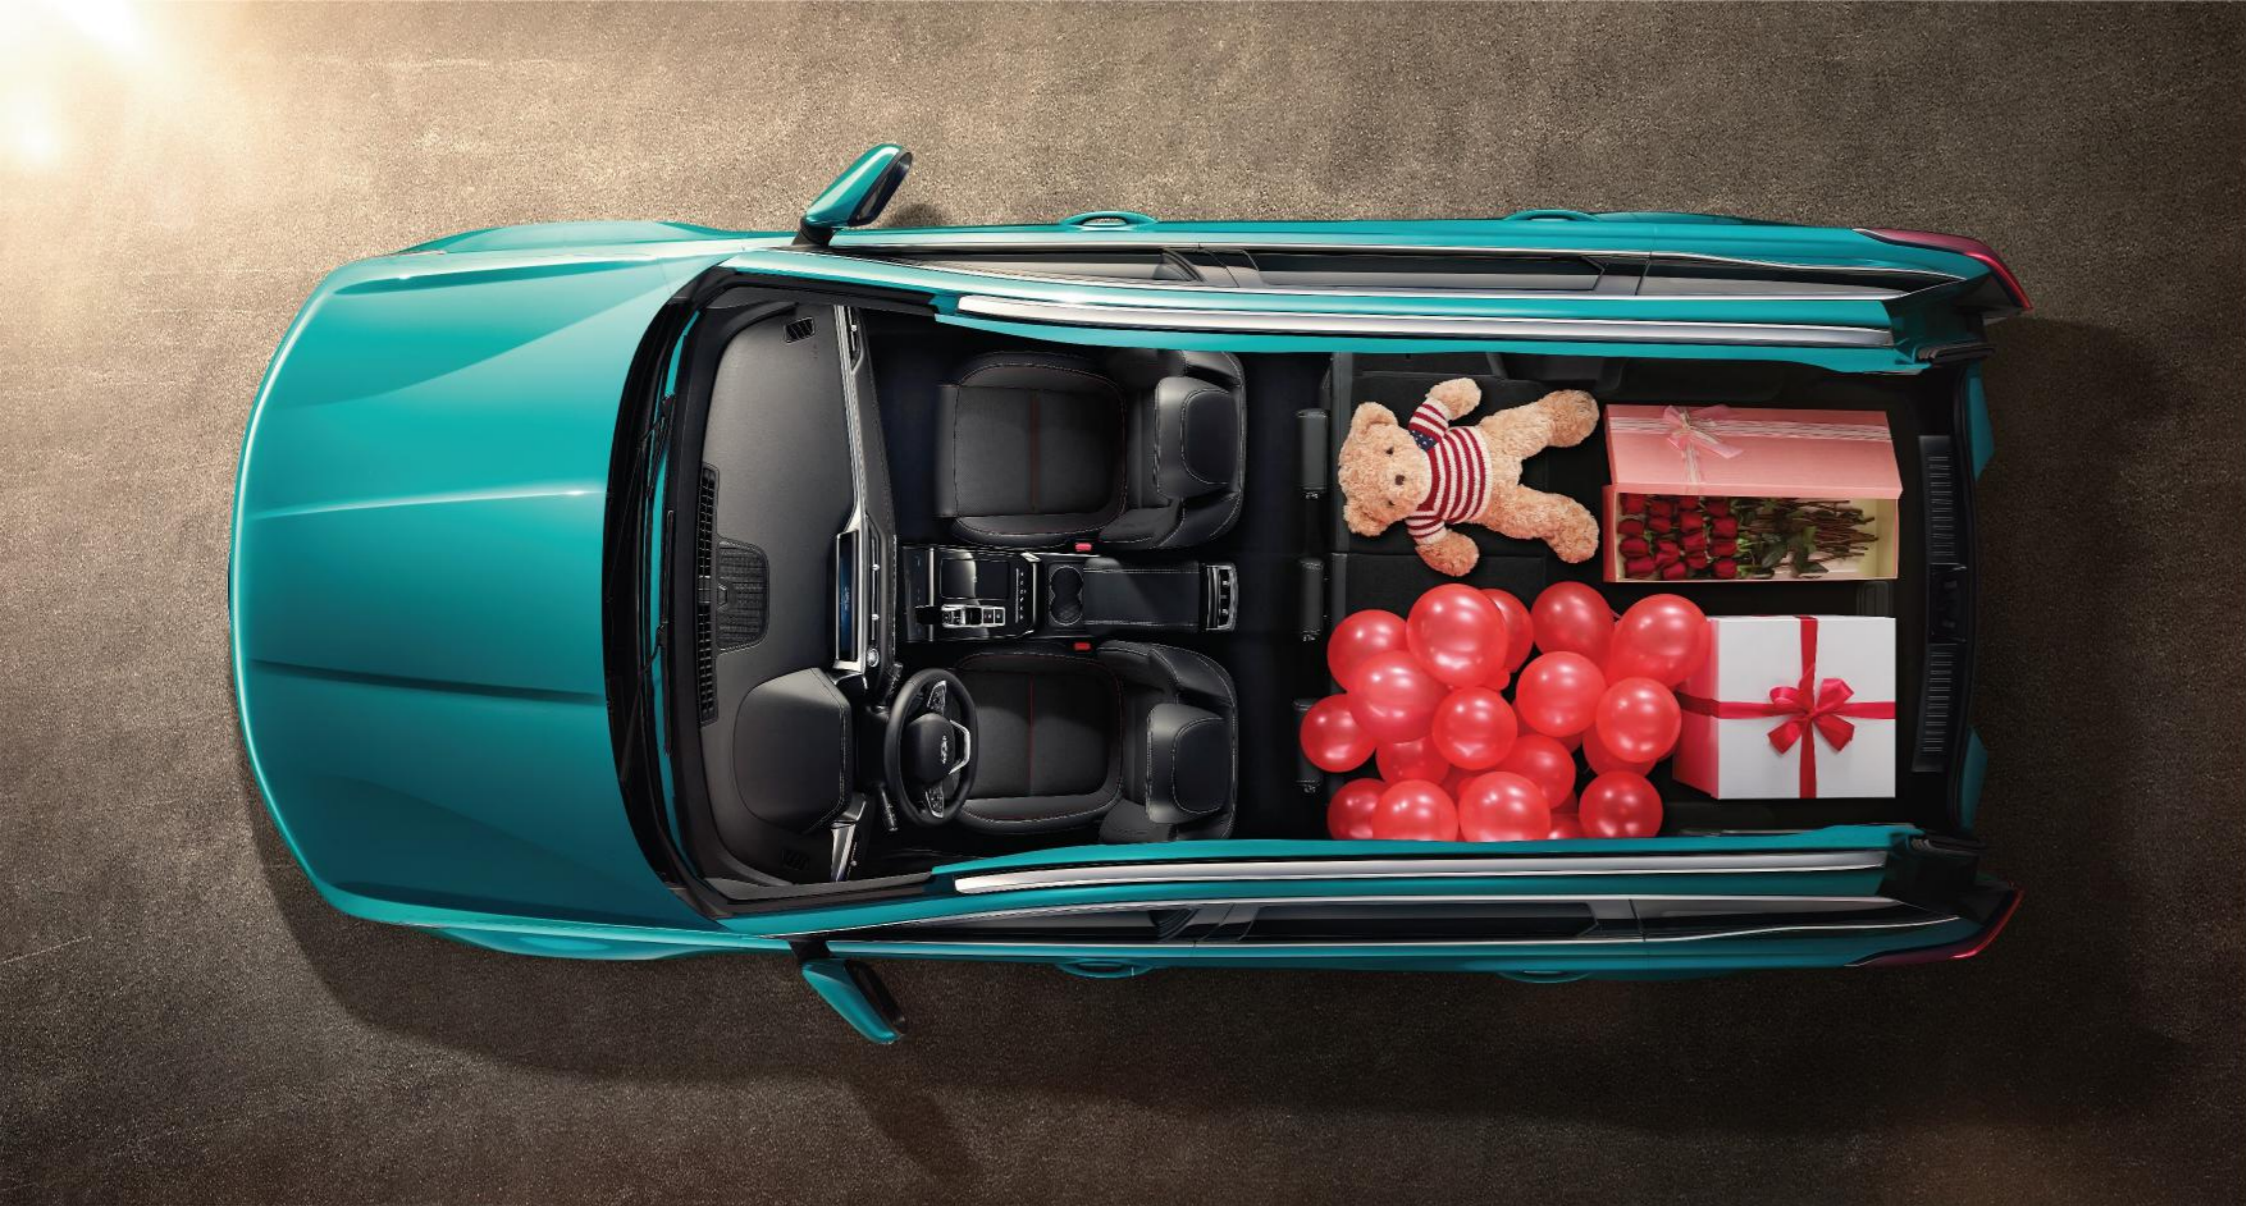

TIGGO 7 PRO

CHERY

The Chery **TIGGO 7 PRO** takes on a unique approach with its exterior design. The LED high and low beams are simple and elegant, illuminating all of its surroundings. The body is outlined by three main lines, creating an effect that makes the car stand out. The 1.5 engine has a maximum power of 154 HP, and a maximum torque of 210 Nm.

A POWERFUL PERSONALITY

Powered Tailgate | Rear LED | Rear Spoiler | Twin Exhaust

LED Headlights Water Flow Animation

18" Alloy Wheels

DRL | Front Glossy Chrome Grille-3D Effect

**FEEL THE
ELEGANCE**

7" Colored Cluster Screen

10" Colored screen
Surround View Monitor 360
& Rear Parking Sensors

D-Shaped Multifunctional Steering Wheel
Cruise Control

Driver & Passenger Airbag, Front Side Airbag | Curtain

SPACIOUS AND CONVENIENT

The **TIGGO 7 PRO** has a lot of convenient functions. The multipurpose steering wheel gives you better overall control during driving. Equipped with multiple functions such as A/V system and entertainment, Bluetooth phone, cruise control and multiple languages. The 10-inch screen provides all these features as well as keeping an eye on your surroundings with the 360 camera.