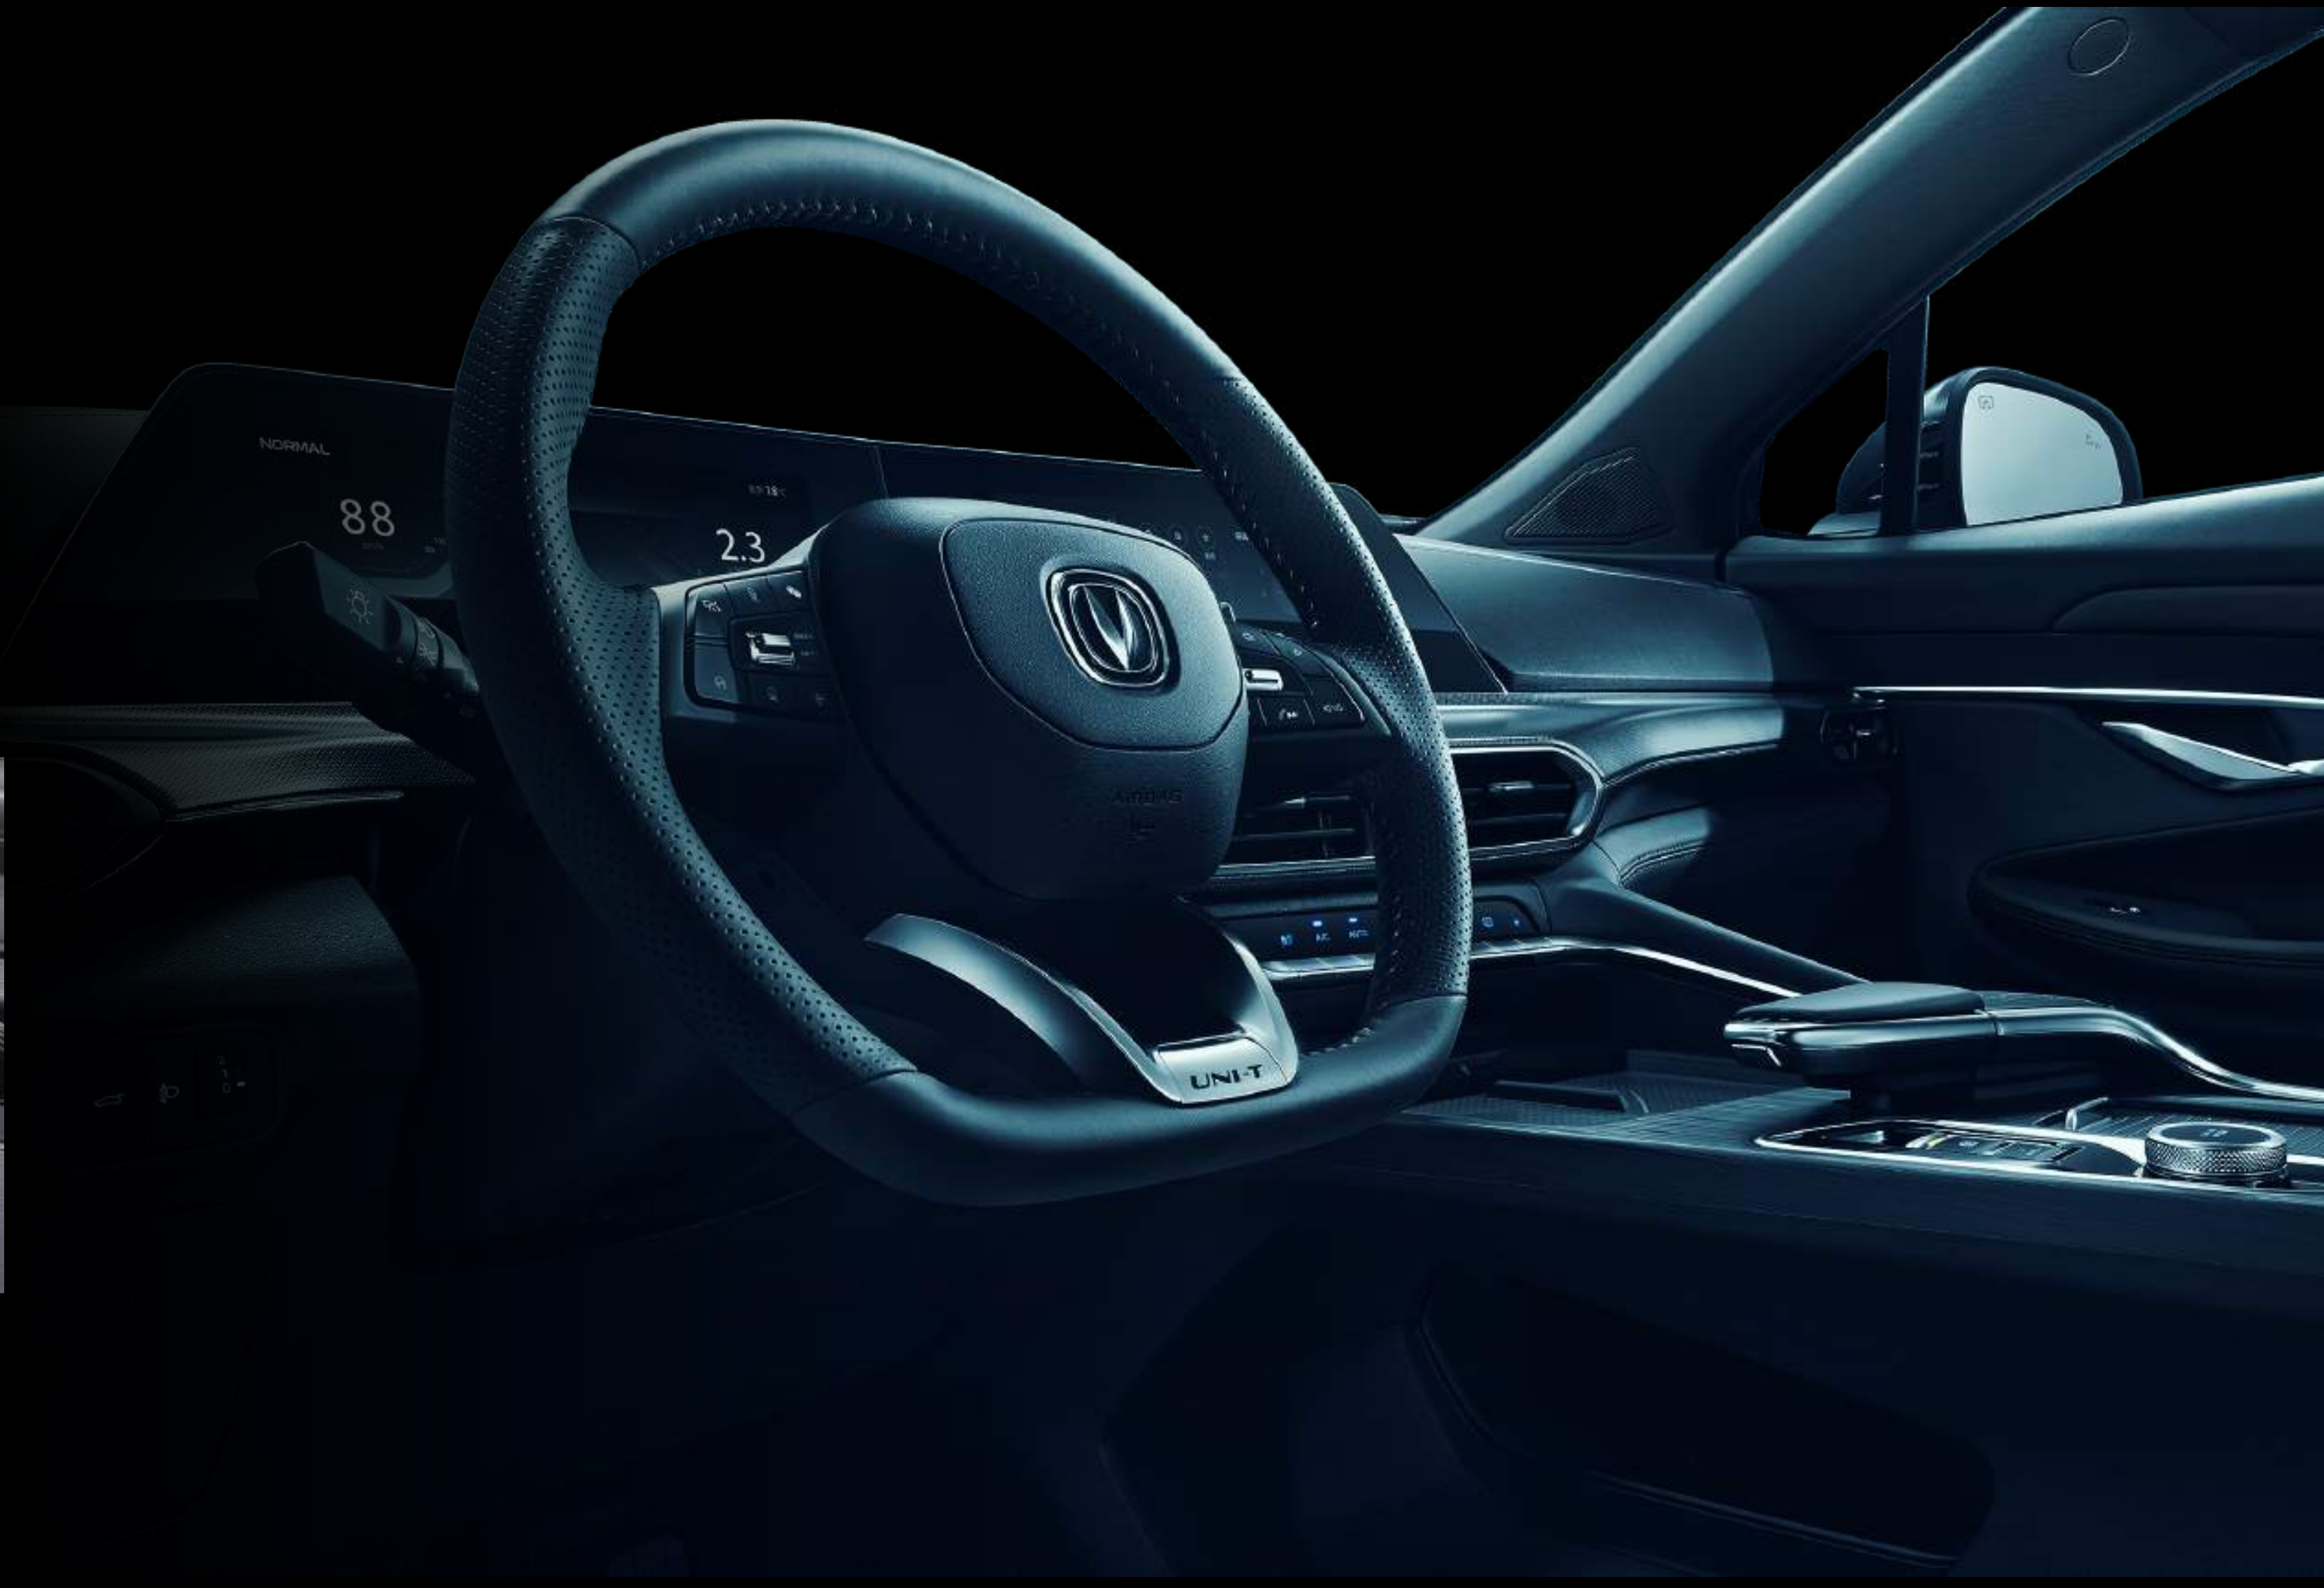

INTERIOR

INTERIOR FEATURES

HEATED FRONT SEATS

A warm ride every time.

PERFORMANCE

AN ADRENALINE FUELED PERFORMANCE
A ROARING MASTERPIECE UNLEASHED

Beastial in nature and untamable at core, The UNI-T brings you an upbeat driving experience. The performance is crafted to master roads of different natures and rise up to every occasion, adapting to the various road conditions while maintaining a steady, smooth and bold performance throughout.