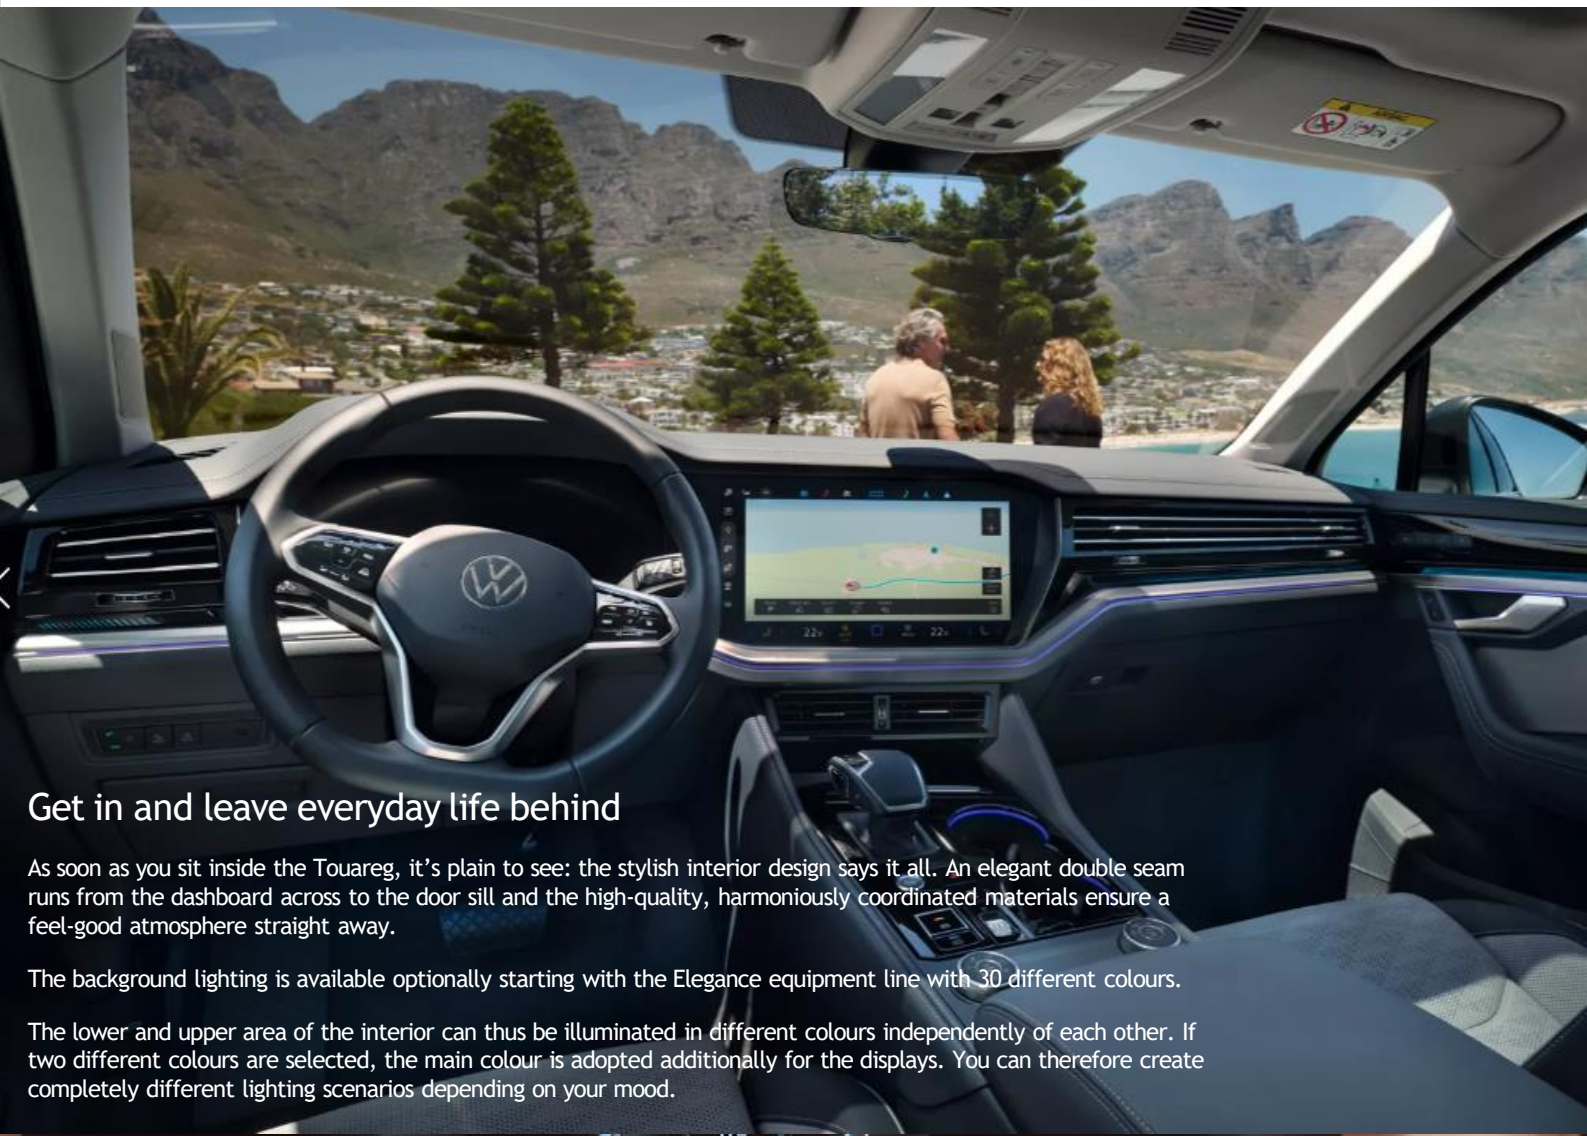

The all new Touareg

Confident appearance

The new Touareg is an SUV that meets high expectations - and proves this too with a striking and sophisticated design. The wonderfully expressive front section with prominent air intakes and the powerful rear accentuate the sporty presence of the Touareg. Its balanced proportions emphasise its elegance - as well as its size, which makes it a comfortable companion on the road.

Get in and leave everyday life behind

As soon as you sit inside the Touareg, it's plain to see: the stylish interior design says it all. An elegant double seam runs from the dashboard across to the door sill and the high-quality, harmoniously coordinated materials ensure a feel-good atmosphere straight away.

Completely new perspectives

Huge dimensions for big impressions. The tilting and sliding panoramic sunroof covers almost the entire roof and also offers passengers in the rear a virtually unrestricted view of the sky. A little extra fresh air? The front half of the roof opens at the press of a button or extends fully over the rear part.