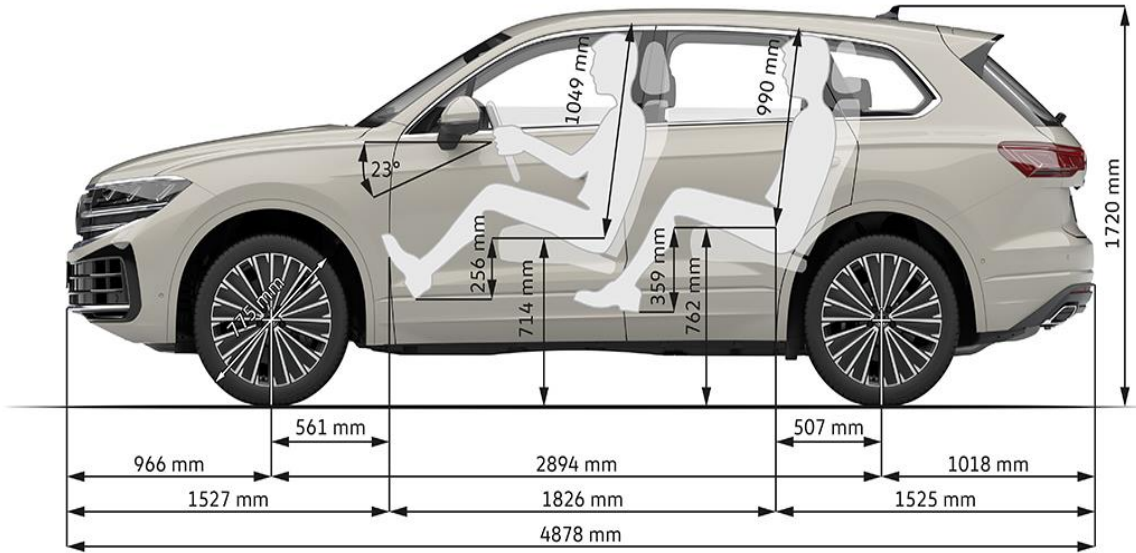

Dimensions