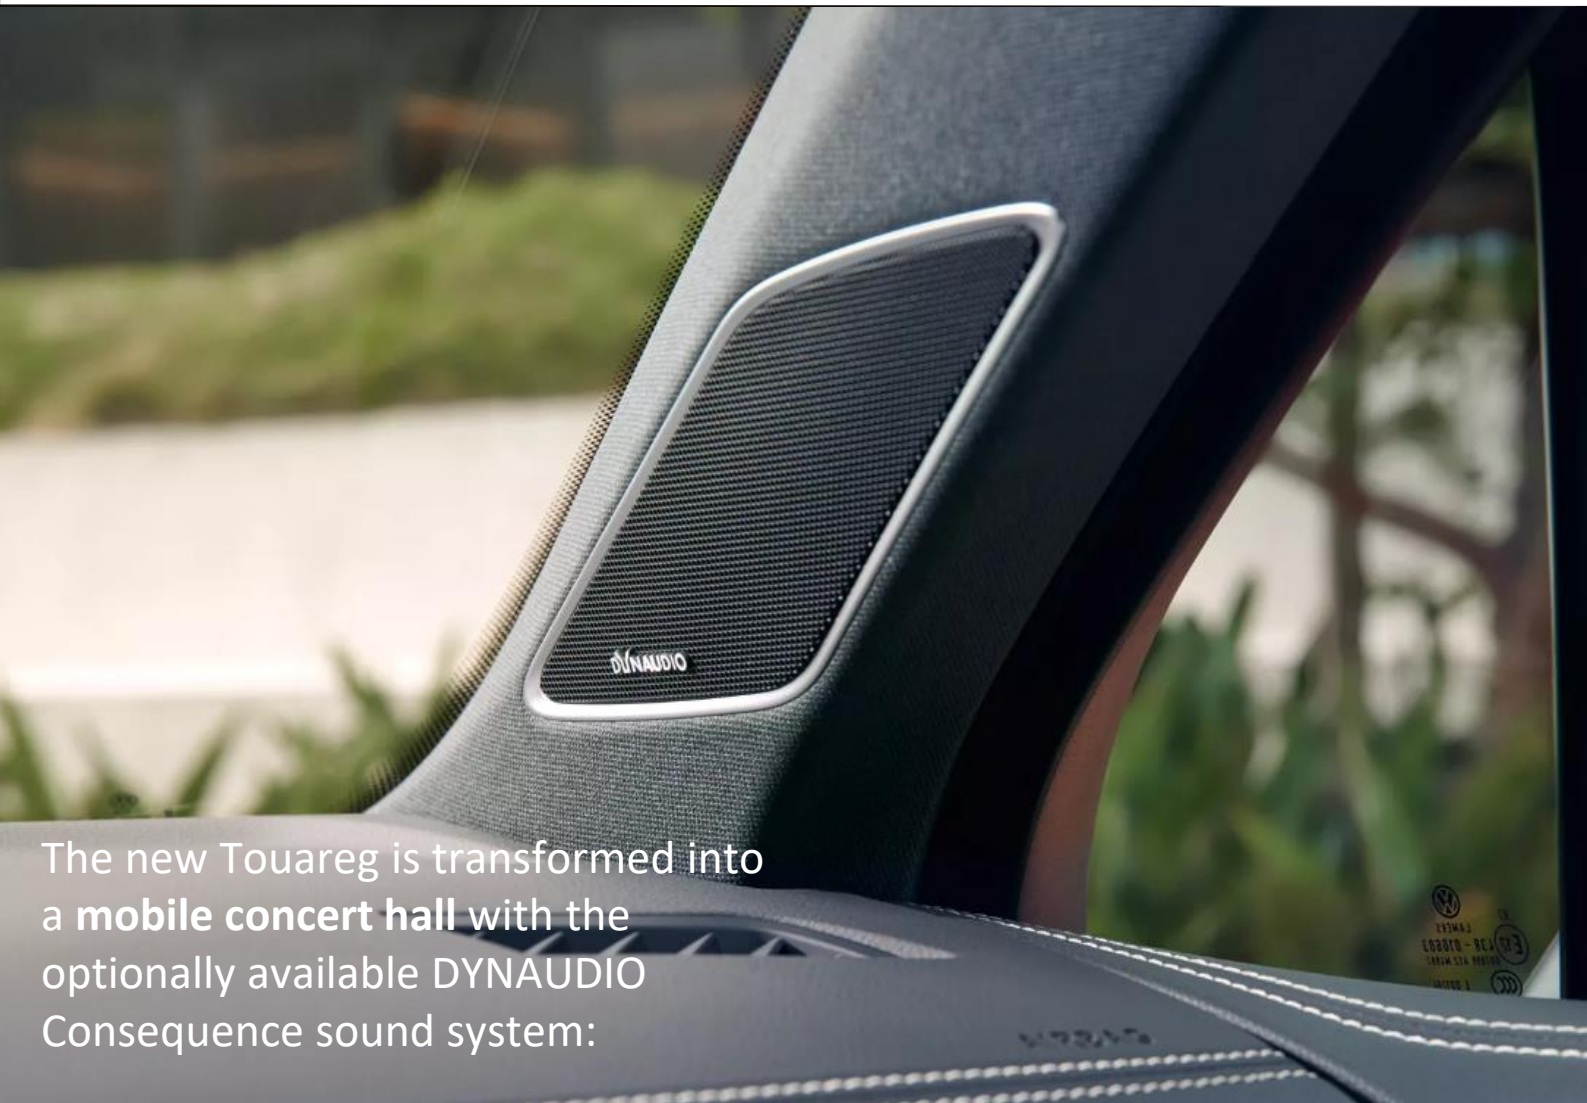

The all new Touareg

Confident appearance

The new Touareg is an SUV that meets high expectations - and proves this too with a striking and sophisticated design. The wonderfully expressive front section with prominent air intakes and the powerful rear accentuate the sporty presence of the Touareg. Its balanced proportions emphasise its elegance - as well as its size, which makes it a comfortable companion on the road.

Get in and leave everyday life behind

As soon as you sit inside the Touareg, it's plain to see: the stylish interior design says it all. An elegant double seam runs from the dashboard across to the door sill and the high-quality, harmoniously coordinated materials ensure a feel-good atmosphere straight away.

The background lighting is available optionally starting with the Elegance equipment line with 30 different colours.

The lower and upper area of the interior can thus be illuminated in different colours independently of each other. If two different colours are selected, the main colour is adopted additionally for the displays. You can therefore create completely different lighting scenarios depending on your mood.

Completely new perspectives

Huge dimensions for big impressions. The tilting and sliding panoramic sunroof covers almost the entire roof and also offers passengers in the rear a virtually unrestricted view of the sky. A little extra fresh air? The front half of the roof opens at the press of a button or extends fully over the rear part.