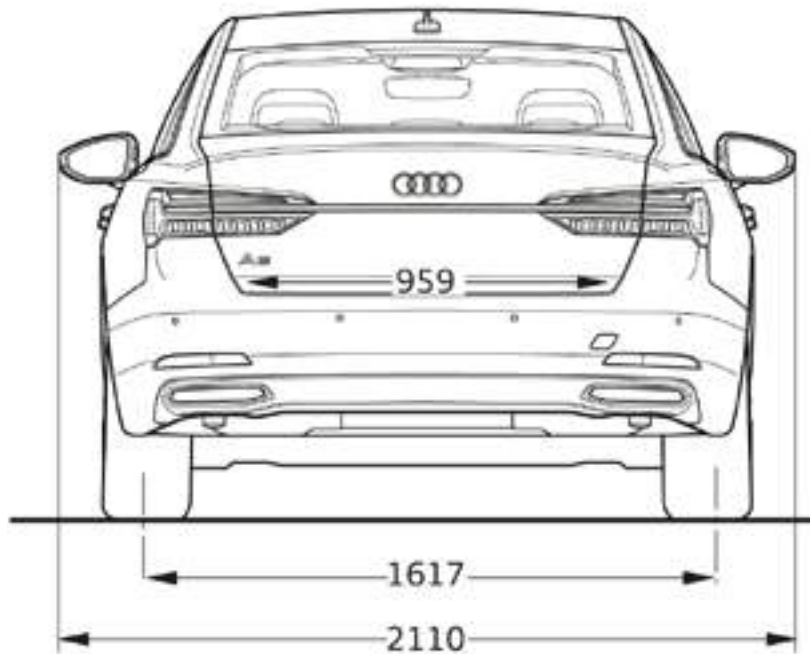

Audi A6

Dimensions

Fuel Capacity 63L
Trunk Capacity 530L
Empty weight 1780 kg

EATC
EGYPTIAN AUTOMOTIVE & TRADING CO.

Sole Importer
Egyptian Automotive & Trading

Authorized dealers:
Audi Center Cairo
Ring road, Showrooms
District, Land no. 4, Fifth Settlement,
New Cairo, Egypt.
Tel: 01211071072/73