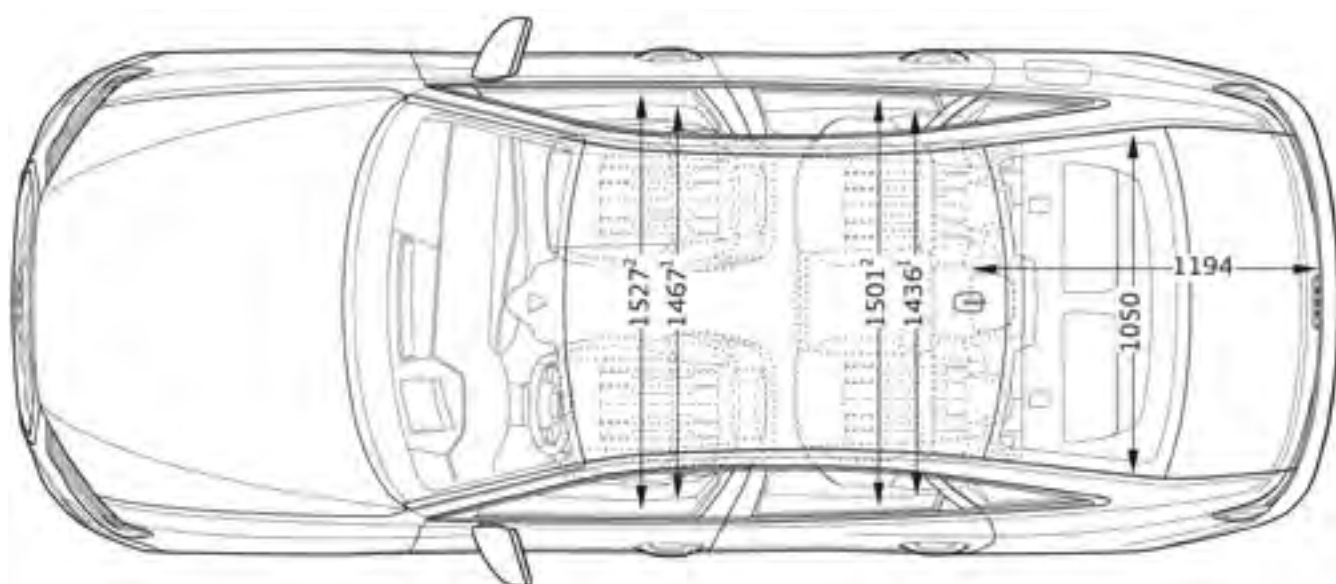

Audi A6

Dimensions

Fuel Capacity 63L
Trunk Capacity 530L
Empty weight 1780 kg

EATC
EGYPTIAN AUTOMOTIVE & TRADING CO.

Sole Importer
Egyptian Automotive & Trading

Authorized dealers:
Audi Center Cairo
Ring road, Showrooms
District, Land no. 4, Fifth Settlement,
New Cairo, Egypt.
Tel: 01211071072/73