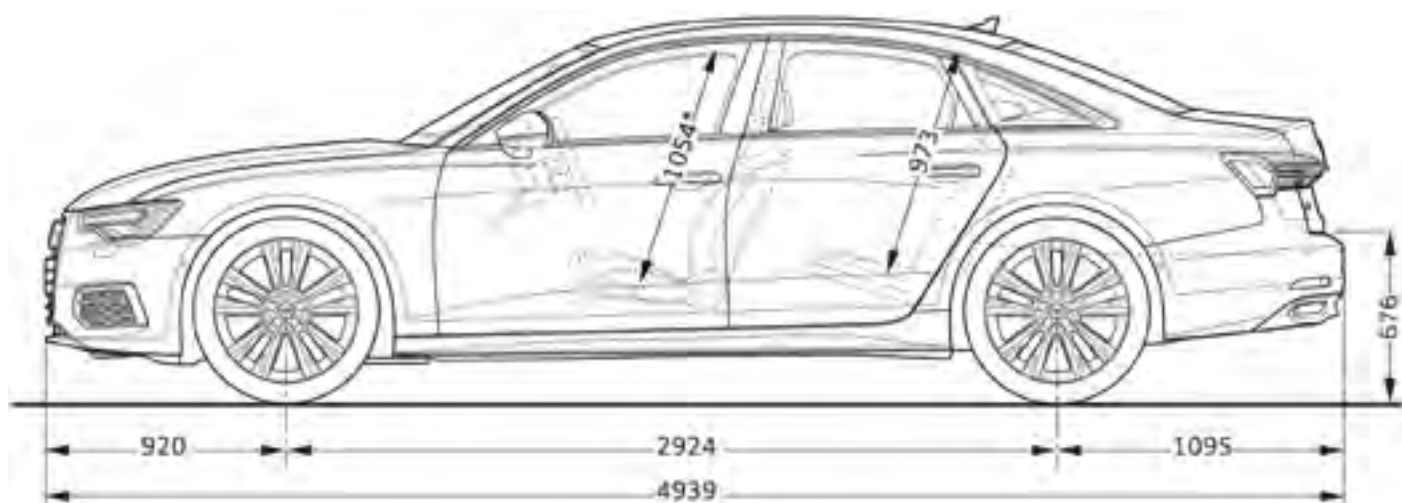

Audi A6

Dimensions

Fuel Capacity 63L
Trunk Capacity 530L
Empty weight 1780 kg

EATC
EGYPTIAN AUTOMOTIVE & TRADING CO.

Sole Importer
Egyptian Automotive & Trading

Authorized dealers:
Audi Center Cairo
Ring road, Showrooms
District, Land no. 4, Fifth Settlement,
New Cairo, Egypt.
Tel: 01211071072/73