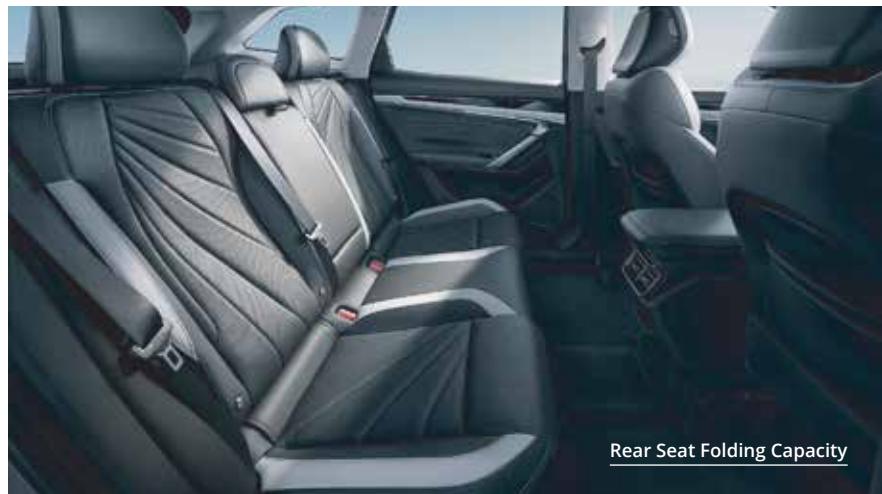

Harman INFINITY Headrest Speaker

Digital Arrow LED Tail Lights

20-inch Silver & Black Wheel

Illuminated Front Fascia

ENJOY YOUR
ULTRAMODERN EXPERIENCE

Eco-friendly Suede Interior

Trunk - Storage Space

1.2m² Panoramic Sunroof

Rear Seat Folding Capacity

Air-Sofa Ultra Sensory Seats

CHASE YOUR
ULTRAMODERN FUTURE

0-100km/h in 8.2 seconds

HUD

SAFEGUARD YOUR **ULTRAMODERN DRIVING**

L2 Level ADAS

Air-Bag & Steel Frame