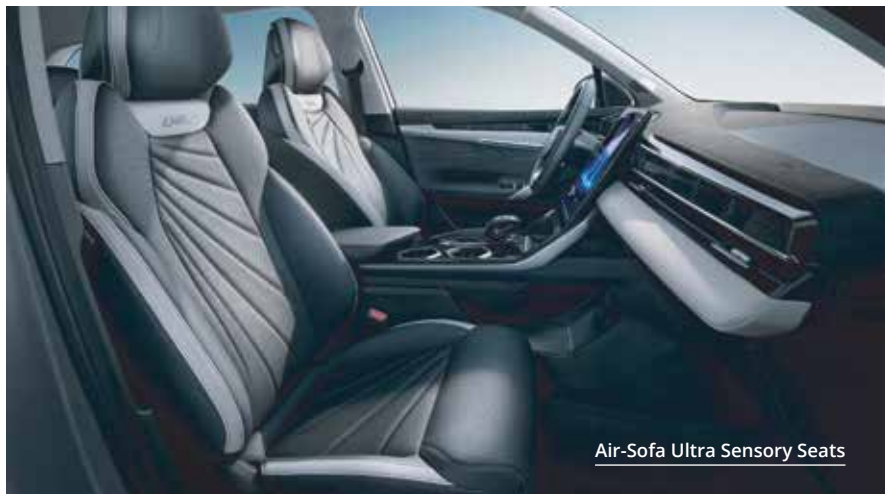

Harman INFINITY Headrest Speaker

Digital Arrow LED Tail Lights

20-inch Silver & Black Wheel

Illuminated Front Fascia

ENJOY YOUR
ULTRAMODERN EXPERIENCE

Eco-friendly Suede Interior

Trunk - Storage Space

1.2m² Panoramic Sunroof

Rear Seat Folding Capacity

Air-Sofa Ultra Sensory Seats

CHASE YOUR
ULTRAMODERN FUTURE

0-100km/h in 8.2 seconds

HUD

SAFEGUARD YOUR **ULTRAMODERN DRIVING**

L2 Level ADAS

Air-Bag & Steel Frame