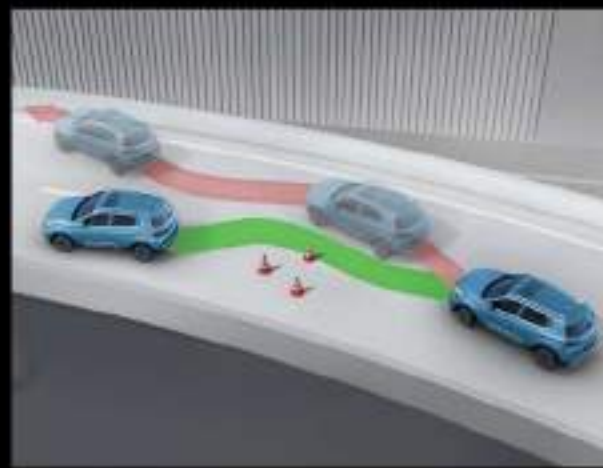

Front Fog Lamp

LED Projection Headlamps

18" Alloy Wheels

LED Rear Headlight

DON'T SETTLE, STAY CONNECTED

Stay connected and entertained on the go with the Tiggo 4 Pro's cutting-edge infotainment system. Featuring a user-friendly touchscreen display, Bluetooth connectivity, and smartphone integration, you can seamlessly access your favorite apps, music, and navigation tools, keeping you entertained and informed throughout your journey.

Wireless Charger

10.25" Infotainment Screen

7" CLR TFT Cluster screen

Multi-Functional steering wheel

DON'T SETTLE, STAY SAFE

The Tiggo 4 Pro is equipped with a range of intelligent safety features to protect you and your passengers. These include an advanced anti-lock braking system (ABS), electronic stability control (ESC), rearview camera, blind-spot monitoring, 4 Airbags and more.

Rear View Camera

Front & side Airbags

TPMS

ABS, ESP, HHC

DON'T SETTLE, STAY BOLD

Embrace the spirit of youthfulness as you step into the captivating interior of the Chery Tiggo 4 Pro. Designed to ignite your sense of adventure, this car's interior combines style and comfort effortlessly. Sink into the luxurious leather seats, adorned with vibrant red stitching that adds a touch of dynamic energy. The well-designed cabin offers generous leg space, allowing you and your passengers to stretch out and enjoy the journey to the fullest.