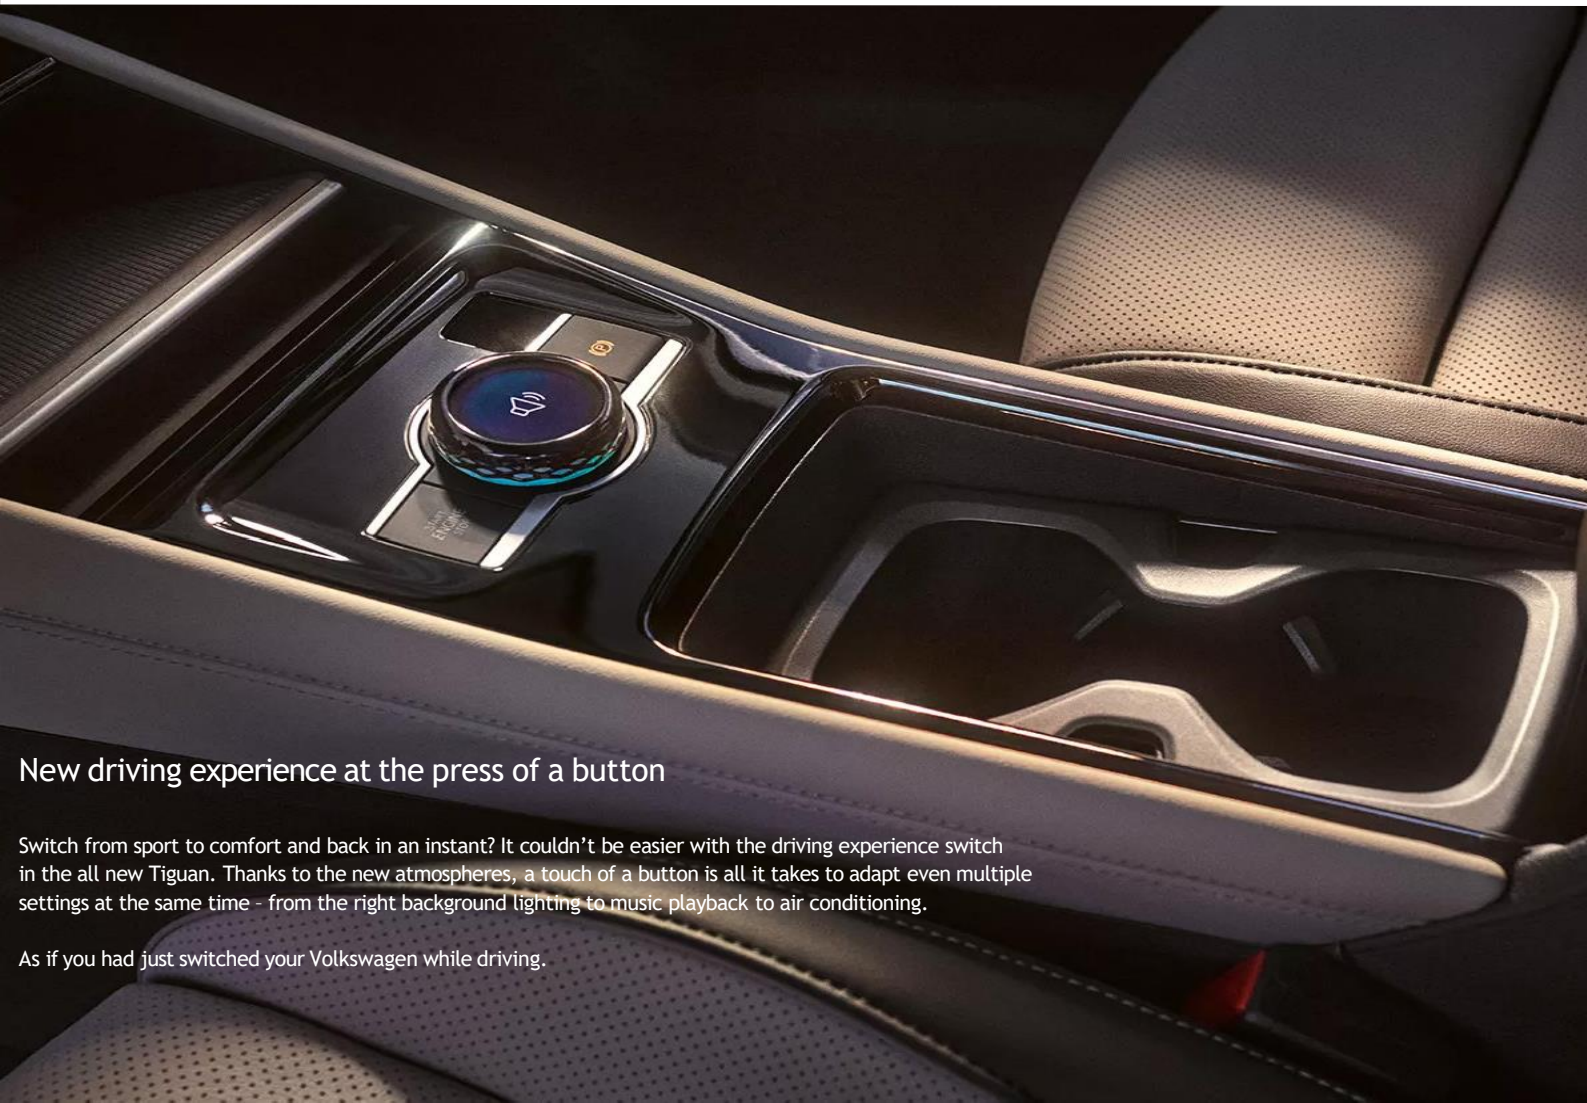

The all new Tiguan

Impressive. From every angle.

With its sporty and striking design, the all new Tiguan leaves no room for doubt: this is an SUV that is ready for whatever everyday life brings. Its new silhouette is characterised by powerful proportions and dynamic lines. Progressive design highlights such as newly-crafted front section with optional IQ.LIGHT HD matrix headlights, the muscular rear section with LED light strip and a selection of new wheel rims underscore its superiority.

Get in and leave everyday life behind

The all new Tiguan welcomes you at a whole new level. And we don't just mean its high-quality interior, the centre console with new functions, the optional Discover Pro Max navigation system with 12.9 inch.

New Design

A distinctive feature is the higher, more powerful-looking front end. The standard LED headlights are integrated here. In-between, a glass-covered horizontal bar with an optionally integrated LED strip replaces the traditional radiator grille, It's all New Tiguan.

New driving experience at the press of a button

Switch from sport to comfort and back in an instant? It couldn't be easier with the driving experience switch in the all new Tiguan. Thanks to the new atmospheres, a touch of a button is all it takes to adapt even multiple settings at the same time - from the right background lighting to music playback to air conditioning.