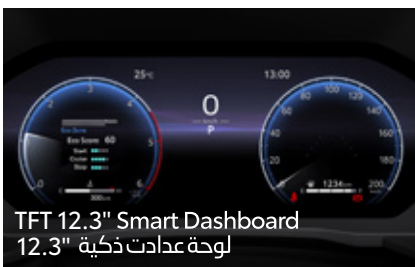

LAND CRUISER PRADO

DIMENSIONS

ENTERTAINMENT

ACTIVE SAFETY SENSE PACKAGE

VEHICLE STABILITY CONTROL

PRE-COLLISION SYSTEM

DOWN ASSIST CONTROL

LANE TRACKING ASSIST