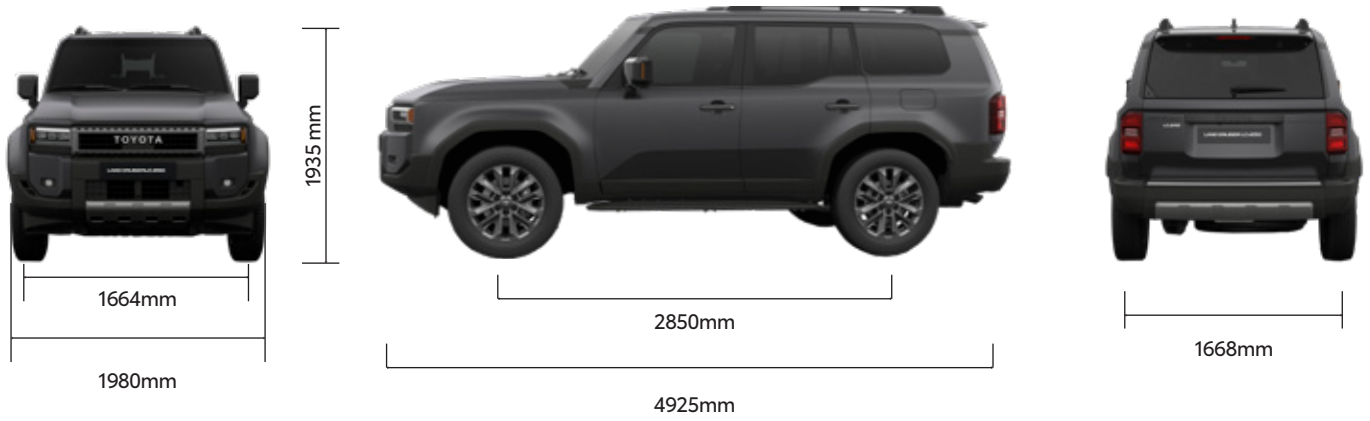

LAND CRUISER PRADO

DIMENSIONS

ENTERTAINMENT

ACTIVE SAFETY SENSE PACKAGE

VEHICLE STABILITY CONTROL

PRE-COLLISION SYSTEM

DOWN ASSIST CONTROL

LANE TRACKING ASSIST

EXTERIOR FEATURES

Sport Rims 18"
جنوط سورت 18"

Outside rear View Mirror, Remote, Memory, Camera, Auto Retractable, Automatic Folding Mirrors
مرايات ضم كهربائية

Large Luggage Space
مساحة تخزين كبيرة

Roof Rail
عوارض سقف طويلة