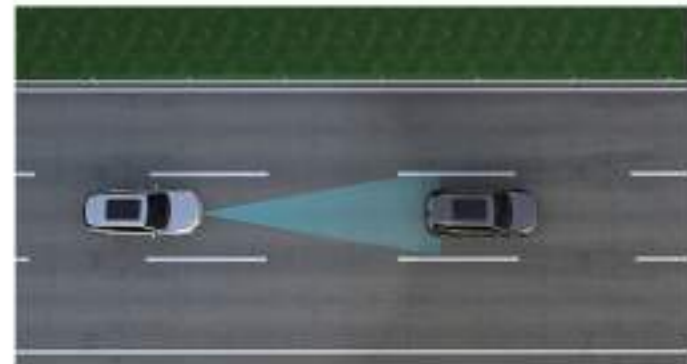

Intelligent Mobility

L2 level automatic driving with ACC at full speed, TSR (traffic sign recognition), lane-keeping and other driving assistance functions, make your driving easy and enjoyable.

ACC+ ICA (Intelligent Cruise Assistance) + TAJ (Traffic Jam Assistance)

TSR(Traffic Signal Recognition)

LKA(Lane-keeping Assistance)

Intelligent car all the way forward

With intelligent equipment (carplay & android auto, wireless charge, w-hud), sensitive response and easy control, we stride all the way from "intelligence" to "wisdom".