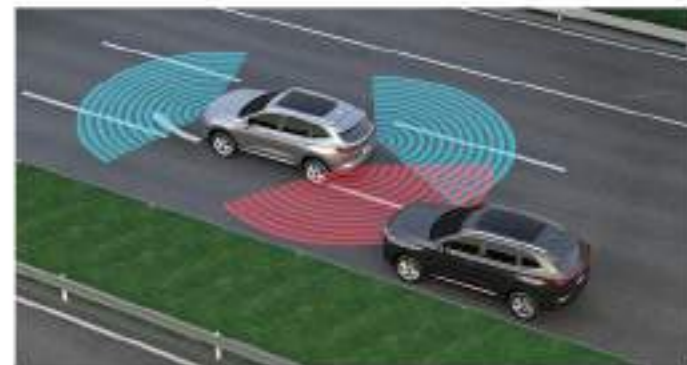

Intelligent Mobility

L2 level automatic driving with ACC at full speed, TSR (traffic sign recognition), lane-keeping and other driving assistance functions, make your driving easy and enjoyable.

ACC+ ICA (Intelligent Cruise Assistance) + TAJ (Traffic Jam Assistance)

TSR(Traffic Signal Recognition)

LKA(Lane-keeping Assistance)

Intelligent car all the way forward

With intelligent equipment (carplay & android auto, wireless charge, w-hud), sensitive response and easy control, we stride all the way from "intelligence" to "wisdom".

Carplay & Android auto

Wireless Charge

PROTECT YOUR SAFETY
EVERY TIME YOU EXPLORE

Global intelligent protection, full dimensional security guard

Intelligent technology, active and passive safety protection, front monitor, and side caution provide safe driving, considerate service, and worry-free travel.

AVM(Around View Monitor System)

Full scene auto parking

Whole road section intelligent dodge

LCA + Astern side warning

ESP

AEB

6 airbags

71.61% high-strength steel body