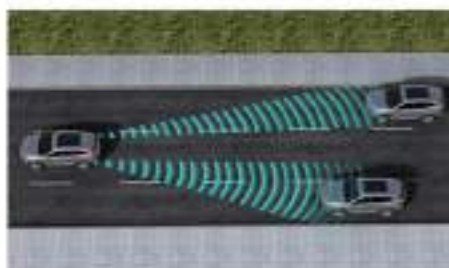

TSR(Traffic Signal Recognition)

LKA(Lane-keeping Assistance)

Intelligent car all the way forward

With intelligent equipment (carplay & android auto, wireless charge, w-hud), sensitive response and easy control, we stride all the way from "intelligence" to "wisdom".

Carplay & Android auto

Wireless Charge

PROTECT YOUR SAFETY
EVERY TIME YOU EXPLORE

Global intelligent protection, full dimensional security guard

Intelligent technology, active and passive safety protection, front monitor, and side caution provide safe driving, considerate service, and worry-free travel.

AVM(Around View Monitor System)

Full scene auto parking

Whole road section intelligent dodge

LCA + Astern side warning

ESP

AEB

6 airbags

71.61% high-strength steel body