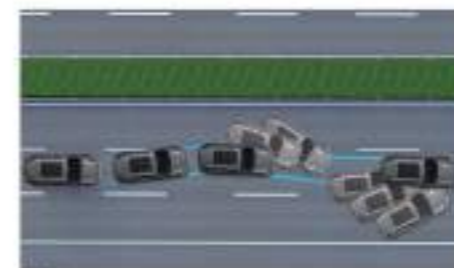

TSR(Traffic Signal Recognition)

LKA(Lane-keeping Assistance)

Intelligent car all the way forward

With intelligent equipment (carplay & android auto, wireless charge, w-hud), sensitive response and easy control, we stride all the way from "intelligence" to "wisdom".

AVM(Around View Monitor System)

Full scene auto parking

Whole road section intelligent dodge

LCA + Astern side warning

ESP

AEB

6 airbags

71.61% high-strength steel body