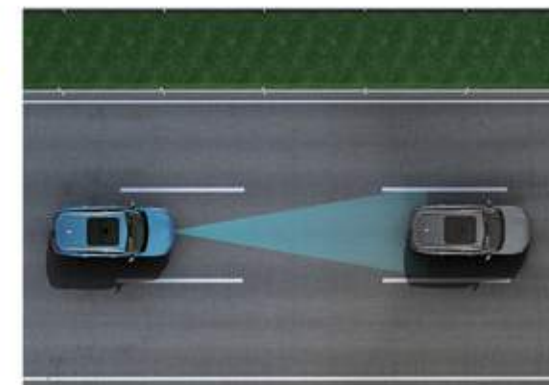

ADAPTIVE CRUISE CONTROL