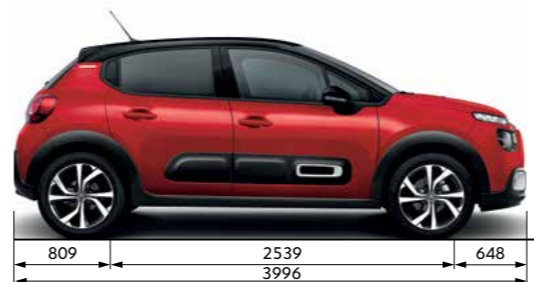

ENJOLIVEUR 15" ARROW
Standard on Feel

JANTE ALLIAGE 16" HELLIX
Standard on Shine

NEW CITROËN C3 BENEFITS FROM SEATS WITH WIDE CUSHIONS AND BACKRESTS, INSPIRED BY THE FURNITURE INDUSTRY

DIMENSIONS

الأبعاد

EMERALD AMBIANCE
Standard on Feel