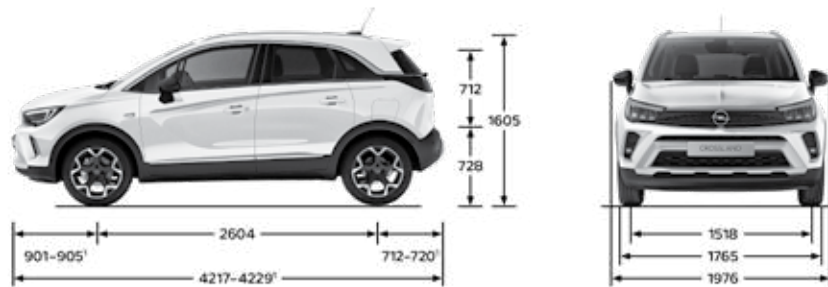

¹Two-tone roof available for Topline. ²White roof and Black roof available. ³White roof available. ⁴Black roof available.

Roof colours¹

D e s i g n a c l a s s i c

SPECIFICATIONS

Features & Equipment	
Performance	
Engine	1.2L Turbo Charge Direct Injection
Number of cylinders	3
Displacement	1199 cm ³
Transmission	A/T 6-Speed
Maximum performance (hp@rpm)	110@5500
Maximum torque (N.m@rpm)	205@1500
Maximum speed	187 km/h
Acceleration (from 0 to 100 km/h)	11.8s
Fuel tank capacity	45L
Fuel Consumption	
Combined	5.4L/100 Km
Urban	6.5L/100 Km
Extra Urban	4.8L/100 Km
Dimensions	
Length (mm)	4217
Width (mm)	1765
Height (mm)	1605
Wheel Base (mm)	2604
Weight	
Curb	1,289 KG
Trunk Capacity (liter)	410L