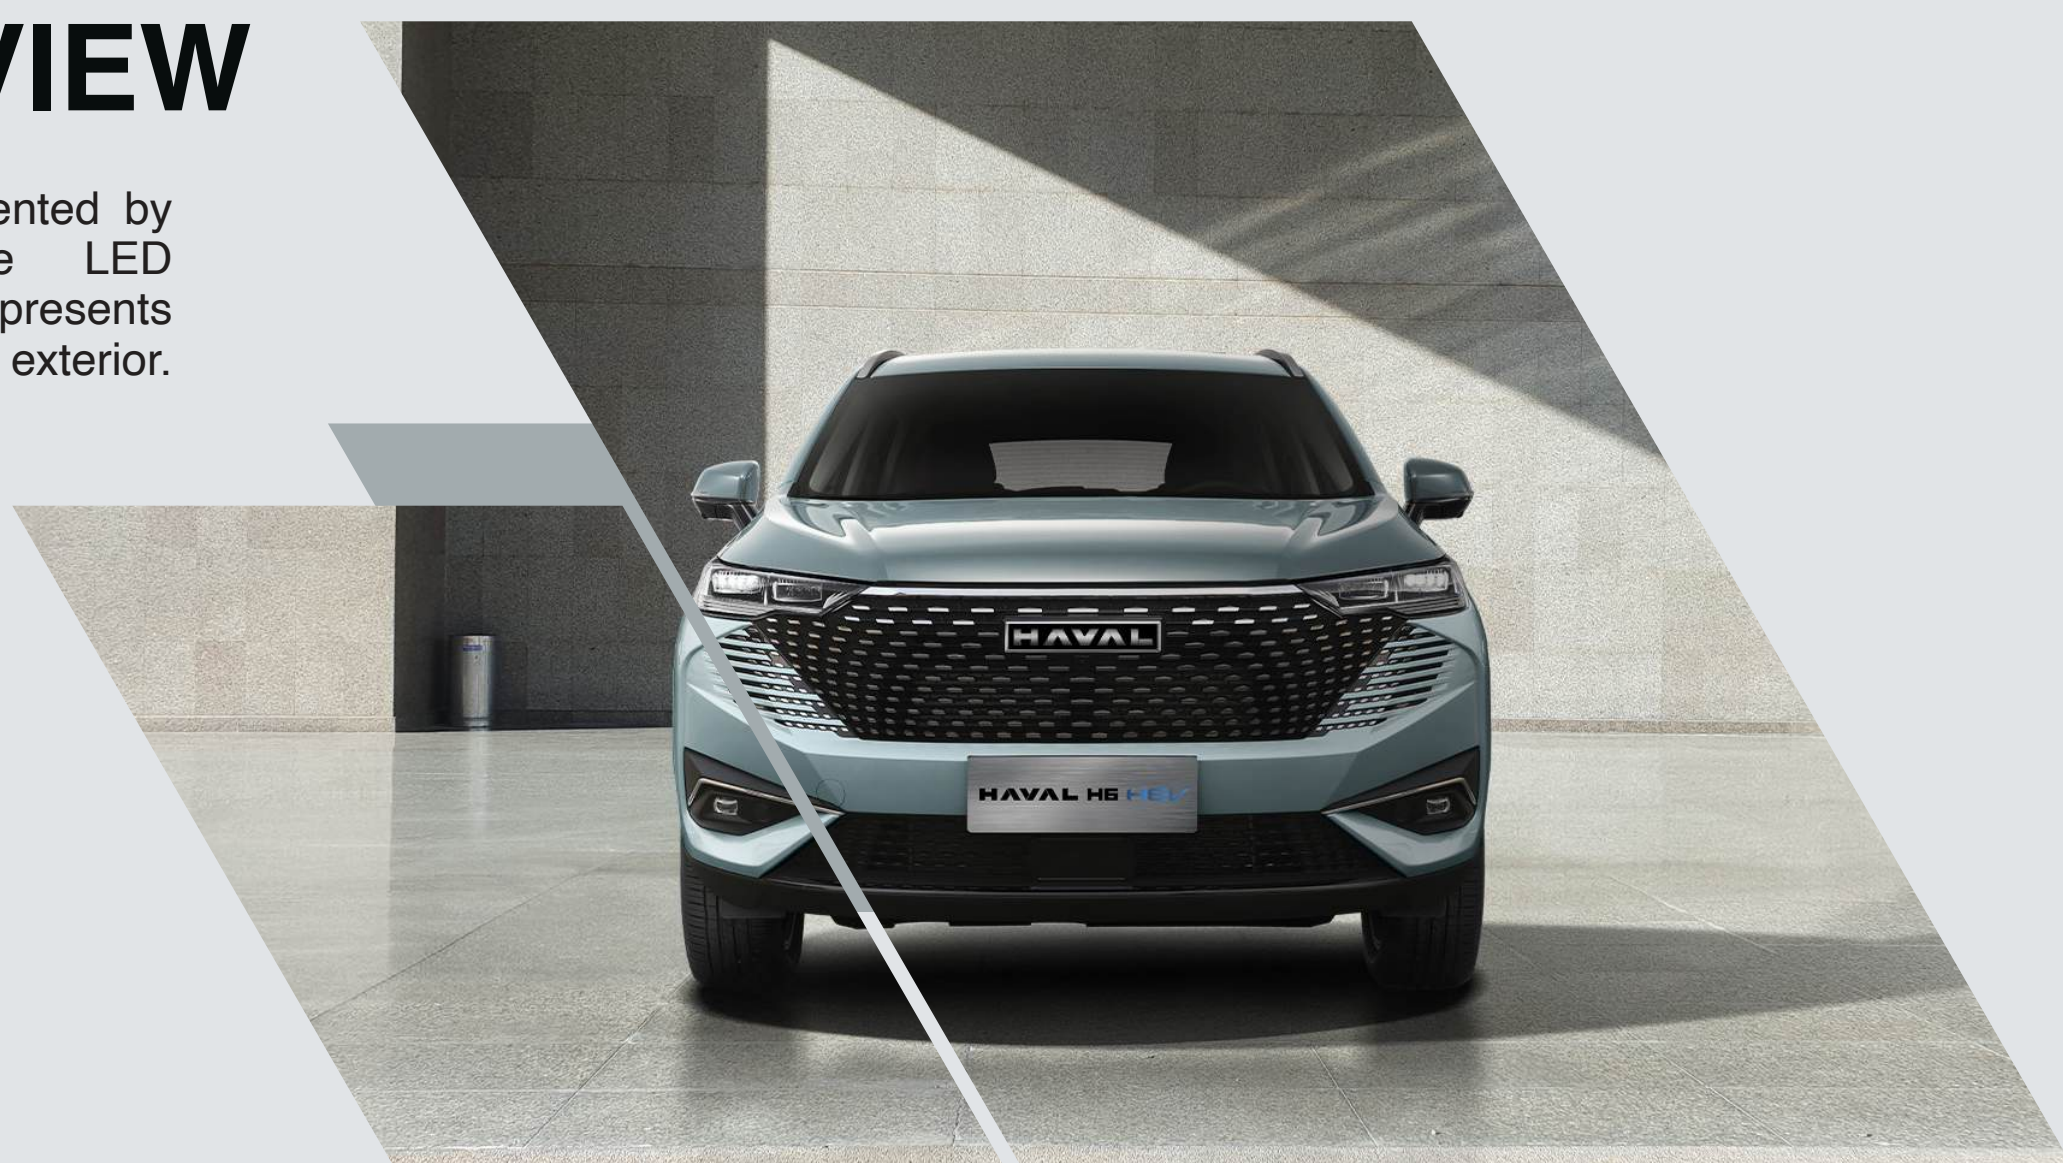

HAVAL

H6 HEV
IGNITE THE SPARK

FRONT VIEW

Striking grille complemented by elegant rising flame LED headlamps, the H6 HEV presents a bold and dynamic exterior.

SIDE VIEW

The sleek contours and dynamic stance of the HEV present a modern and striking profile that captures attention.

REAR VIEW

The horizon rear LED taillights add a dynamic and futuristic touch.

EXTERIOR

HAVAL H6 HEV seamlessly blends advanced technology with modern aesthetics, prioritizing style and functionality.

Rising flame LED headlamps.

Sleek rear LED taillights.

Featuring a 1.5 Turbo Petrol Hybrid Engine.

19" Alloy wheels

INTERIOR

A cutting-edge interior that embodies a futuristic combination of comfort and innovative design.

Premium leather, 5-seater interior and advanced safety & entertainment features for luxury, comfort, and security.