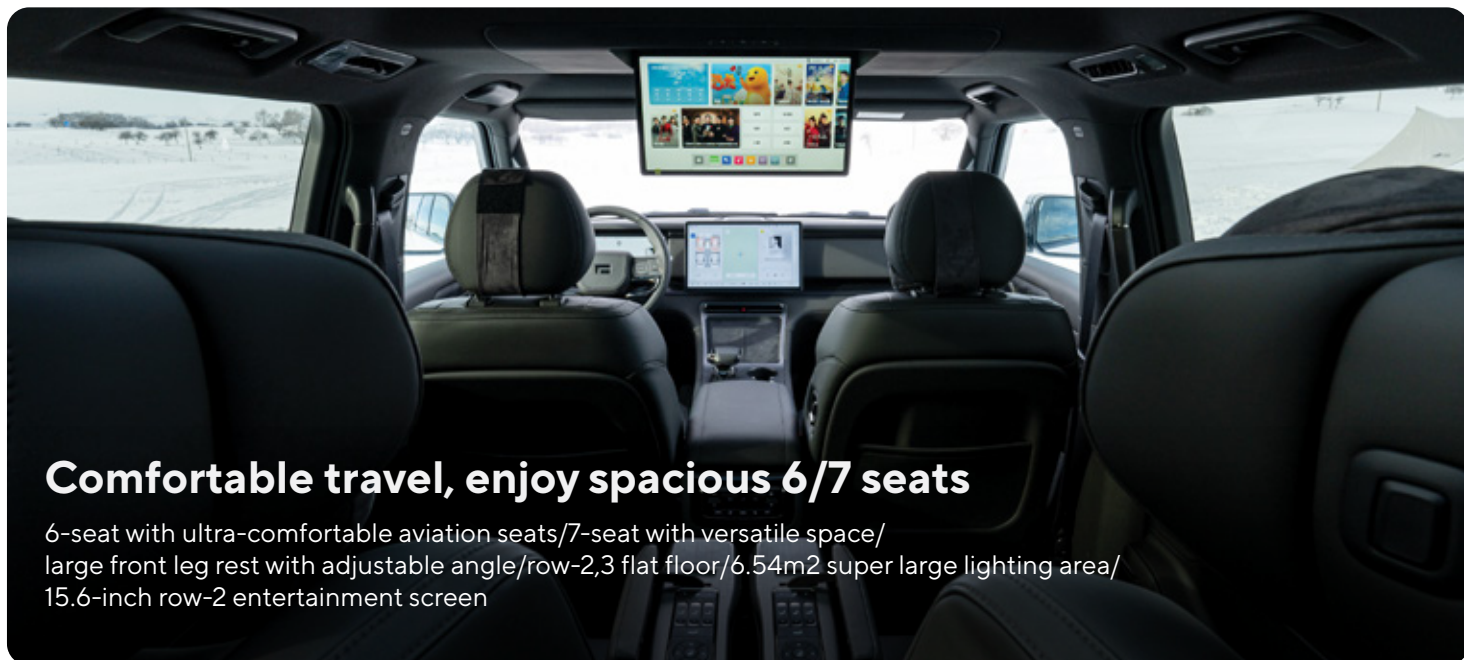

Comfortable travel, enjoy spacious 6/7 seats

6-seat with ultra-comfortable aviation seats/7-seat with versatile space/

large front leg rest with adjustable angle/row-2,3 flat floor/6.54m² super large lighting area/
15.6-inch row-2 entertainment screen

ROX 01 Exclusive 6-seat

6-seat Exclusive first-class aviation seat

ROX 01 All-round 7-seat

Panoramic king-size room/double-layered sponge air bed

Feature Description

7 seats(2-2-3)

6 seats(2-2-2)

Basic Parameters

7 seats (2-2-3)

6 seats (2-2-2)

Interior Configuration

Leather multi-function steering wheel	•	•
Steering wheel heating	•	•
Manual four-way adjustable steering wheel	•	•
Left and right ordinary sunshades & cosmetic mirror (with light)	•	•
Tri-zone smart climate control	•	•
Row-2, 3 independent air vents	•	•
Front lower storage compartment ambient light (lighting)	•	•
Integrated air purifier (with PM2.5 monitoring and display)	•	•
Negative ion generator	•	•
Central armrest box lighting	•	•
Interior ambient lights(256colors)	•	•
One-touch LED reading lights	•	•
One-touch button to lift and lower all windows(with anti-pinch)	•	•
New energy exclusive remote control key	•	•
Mechanical key	•	•
Mobile phone Bluetooth key	•	•
Keyless access system (4 doors)	•	•
Automatic locking function when leaving	•	•