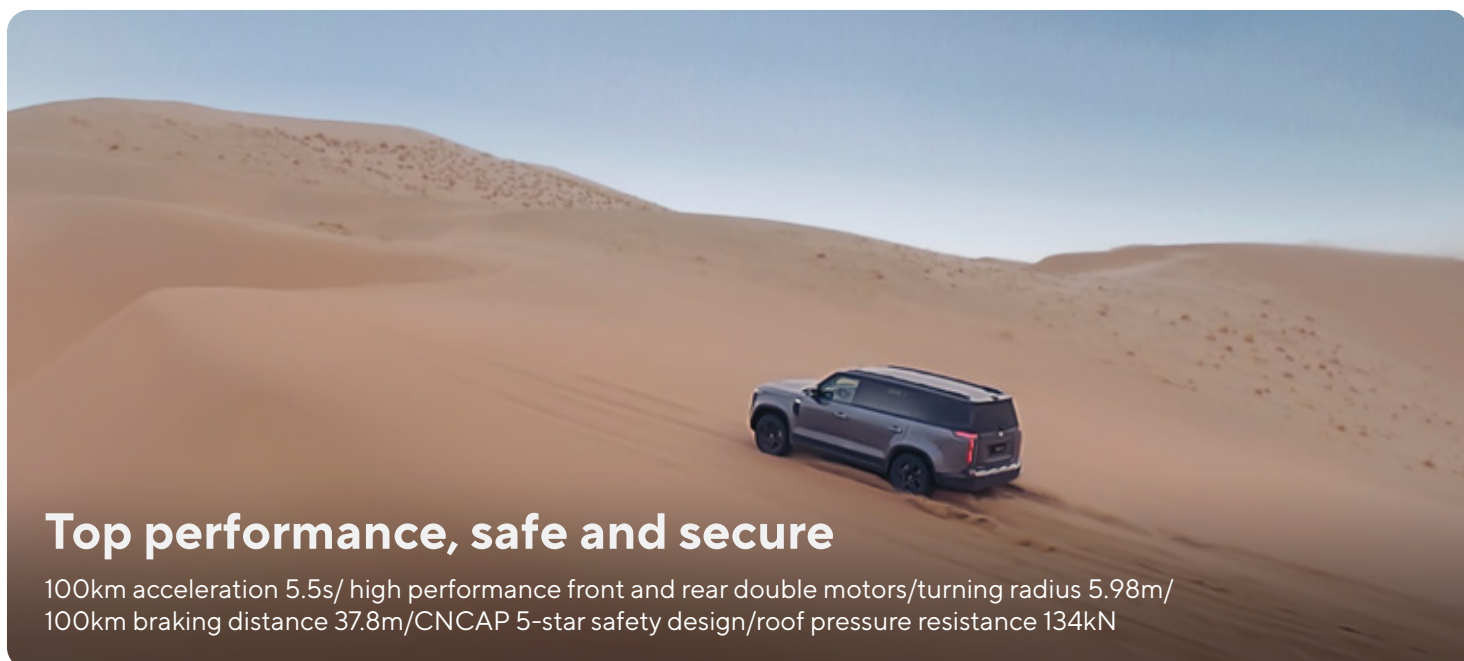

Top performance, safe and secure

100km acceleration 5.5s/ high performance front and rear double motors/turning radius 5.98m/
100km braking distance 37.8m/CNCAP 5-star safety design/roof pressure resistance 134kN