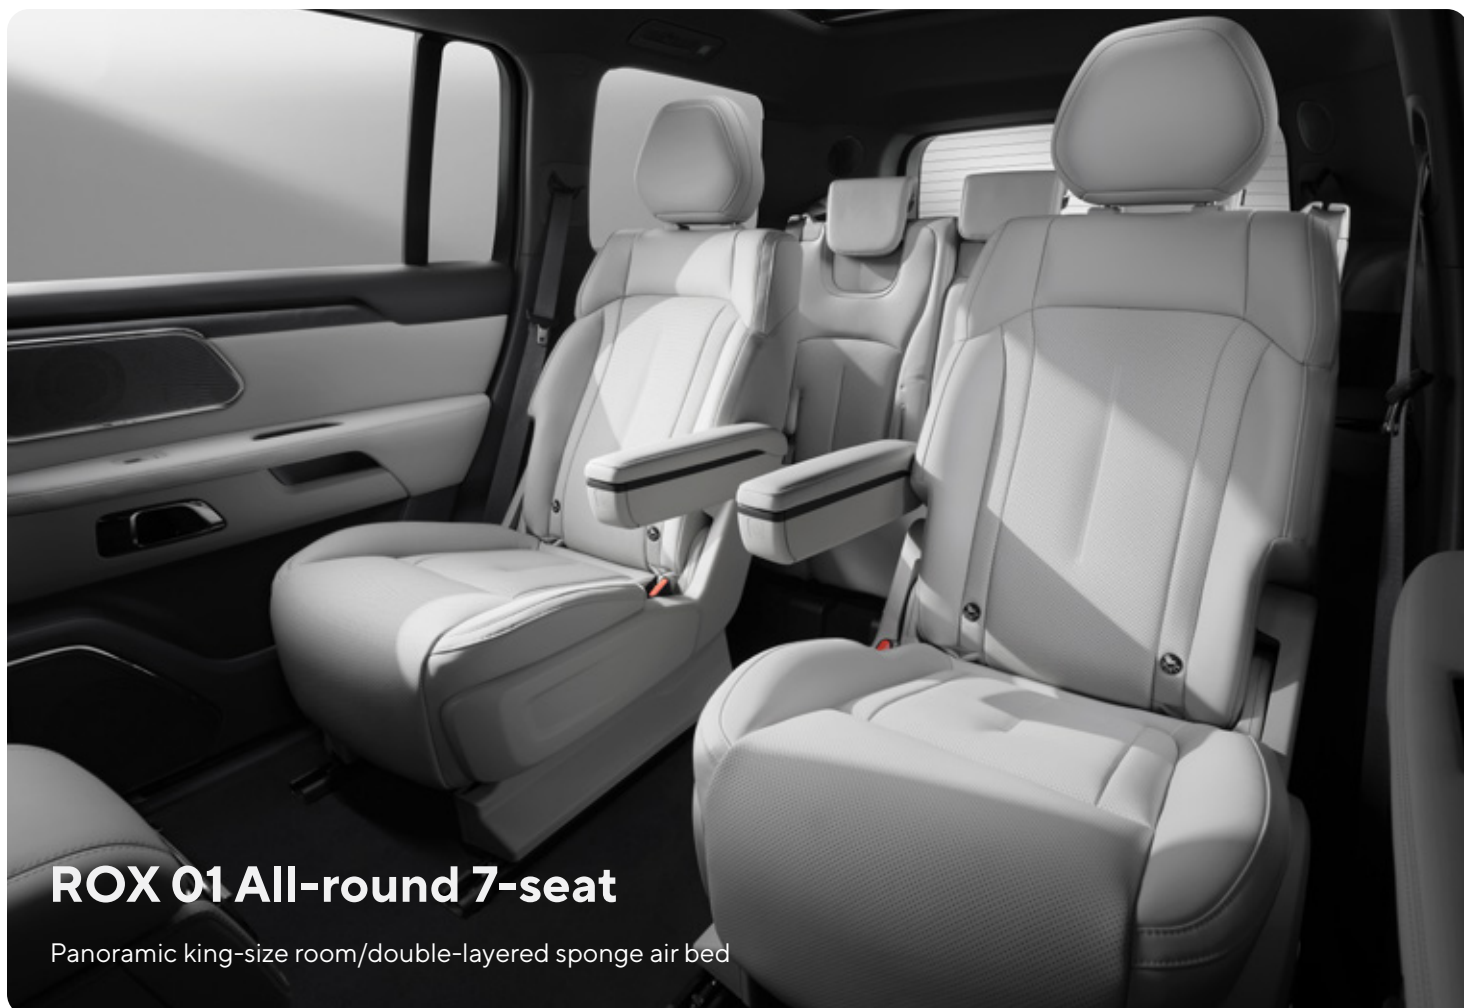

Comfortable travel, enjoy spacious 6/7 seats

6-seat with ultra-comfortable aviation seats/7-seat with versatile space/

large front leg rest with adjustable angle/row-2,3 flat floor/6.54m² super large lighting area/
15.6-inch row-2 entertainment screen

ROX 01 Exclusive 6-seat

6-seat Exclusive first-class aviation seat

ROX 01 All-round 7-seat

Panoramic king-size room/double-layered sponge air bed

Feature Description

7 seats(2-2-3)

6 seats(2-2-2)

Basic Parameters