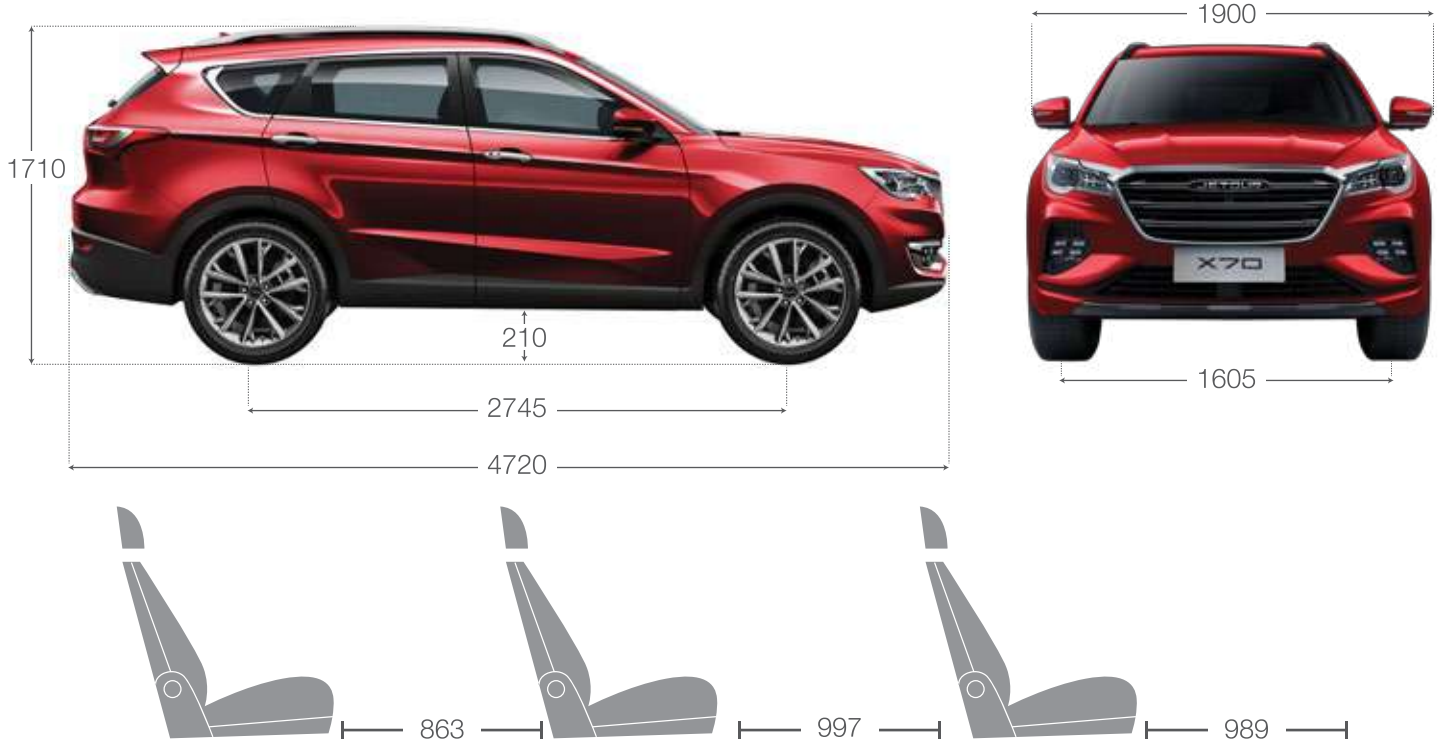

DIMENSIONS UNIT (MM)