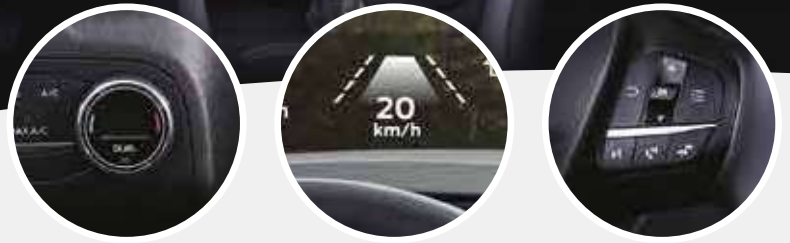

FOCUS on TECHNOLOGY

Dimensions

1825 mm (w/o mirrors)
1979 mm (with mirrors)

1471 mm

4647 mm